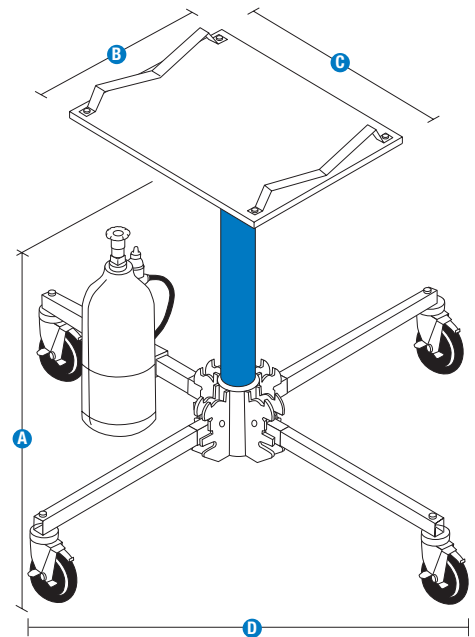

Genie® Super Hoist™ GH™ -3.8 & GH-5.6

Specifications

Models	GH-3.8		GH-5.6	
Measurements	US	METRIC	US	METRIC
A Height - stowed	3 ft 5 in	1.04 m	4 ft 6 in	1.37 m
Height - lifting height	12 ft 5.6 in	3.80 m	18 ft 4.5 in	5.60 m
B Standard base Length - platform	1 ft 4 in	0.48 m	1 ft 4 in	0.48 m
C Standard base Width - platform	2 ft	0.61 m	2 ft	0.61 m
D Width - base (corner to corner)	4 ft 5 in	1.35 m	4 ft 5 in	1.35 m

Productivity

Load capacity	350 lb	158 kg		
Load capacity at 12 ft 5.6 in (3.8 m)			350 lb	158 kg
Load capacity at 18 ft 4.5 in (5.6 m)			150 lb	68 kg
Storage/transport dimensions	14×20× 43 in	0.36×0.51× 1.09 m	14×20× 56 in	0.36×0.51× 1.42 m

Power

Recommended PSI	85 psi	5.86 bar	85 psi	5.86 bar
-----------------	--------	----------	--------	----------

Weight and Floor Loading

Weight	64 lb	29 kg	69 lb	31 kg
--------	-------	-------	-------	-------